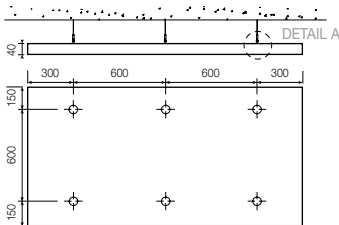

OPTIMA L CANOPY

Small Rectangle - 600 x 1200 mm

Large Rectangle - 1200 x 2400 mm

Medium Rectangle A - 900 x 1800 mm

Medium Rectangle B - 1200 x 1800 mm

DETAIL A

CS 4979
Items/kit

Square - 1200 x 1200 mm

Small Circle - Ø 800 mm

Circle - Ø 1200 mm

www.armstrongceilings.eu

Inspiring Great Spaces®

Armstrong
CEILING SOLUTIONS