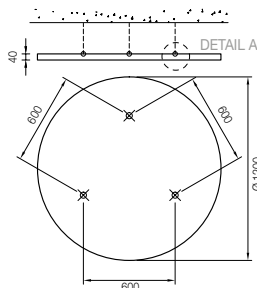

OPTIMA L CANOPY

Small Rectangle - 600 x 1200 mm

Large Rectangle - 1200 x 2400 mm

Medium Rectangle A - 900 x 1800 mm

Medium Rectangle B - 1200 x 1800 mm

DETAIL A

CS 4979
Items/kit

Square - 1200 x 1200 mm

Small Circle - Ø 800 mm

Circle - Ø 1200 mm

www.armstrongceilings.eu

Inspiring Great Spaces®

Armstrong
CEILING SOLUTIONS