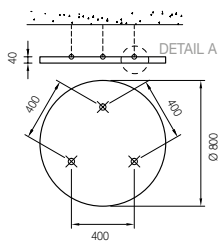

OPTIMA L CANOPY

Small Rectangle - 600 x 1200 mm

Large Rectangle - 1200 x 2400 mm

Medium Rectangle A - 900 x 1800 mm

Medium Rectangle B - 1200 x 1800 mm

DETAIL A

CS 4979
Items/kit

Square - 1200 x 1200 mm

Small Circle - Ø 800 mm

Circle - Ø 1200 mm

www.armstrongceilings.eu

Inspiring Great Spaces®

Armstrong
CEILING SOLUTIONS