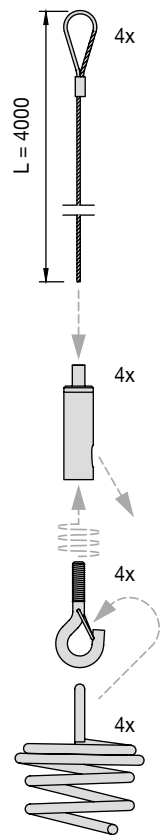

OPTIMA L CANOPY

Small Rectangle - 600 x 1200 mm

Large Rectangle - 1200 x 2400 mm

Medium Rectangle A - 900 x 1800 mm

Medium Rectangle B - 1200 x 1800 mm

DETAIL A

CS 4979
Items/kit

Square - 1200 x 1200 mm

Small Circle - Ø 800 mm

Circle - Ø 1200 mm

www.armstrongceilings.eu

Inspiring Great Spaces®

Armstrong
CEILING SOLUTIONS