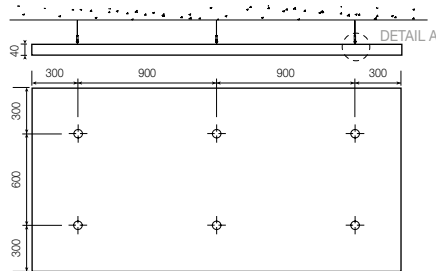

OPTIMA L CANOPY

Small Rectangle - 600 x 1200 mm

Large Rectangle - 1200 x 2400 mm

Medium Rectangle A - 900 x 1800 mm

Medium Rectangle B - 1200 x 1800 mm

DETAIL A

CS 4979
Items/kit

Square - 1200 x 1200 mm

Small Circle - Ø 800 mm

Circle - Ø 1200 mm

www.armstrongceilings.eu

Inspiring Great Spaces®

Armstrong
CEILING SOLUTIONS