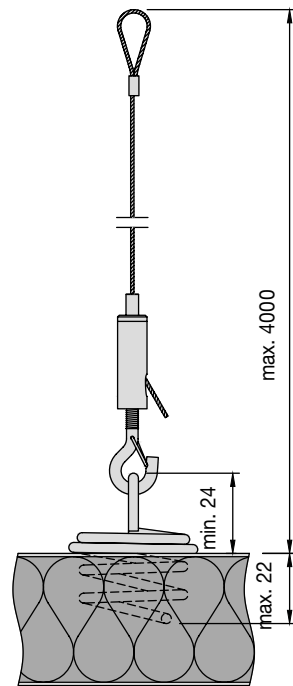

OPTIMA L CANOPY

Small Rectangle - 600 x 1200 mm

Large Rectangle - 1200 x 2400 mm

Medium Rectangle A - 900 x 1800 mm

Medium Rectangle B - 1200 x 1800 mm

DETAIL A

CS 4979
Items/kit

Square - 1200 x 1200 mm

Small Circle - Ø 800 mm

Circle - Ø 1200 mm

www.armstrongceilings.eu

Inspiring Great Spaces®

Armstrong
CEILING SOLUTIONS