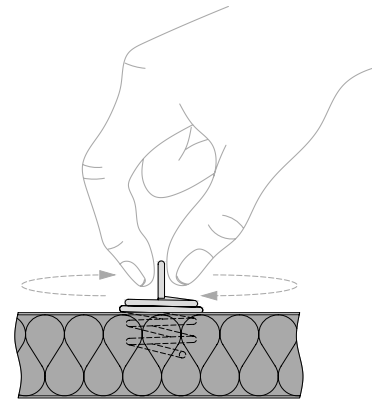

OPTIMA L CANOPY

Small Rectangle - 600 x 1200 mm

Large Rectangle - 1200 x 2400 mm

Medium Rectangle A - 900 x 1800 mm

Medium Rectangle B - 1200 x 1800 mm

DETAIL A

CS 4979
Items/kit

Square - 1200 x 1200 mm

Small Circle - Ø 800 mm

Circle - Ø 1200 mm

www.armstrongceilings.eu

Inspiring Great Spaces®

Armstrong
CEILING SOLUTIONS