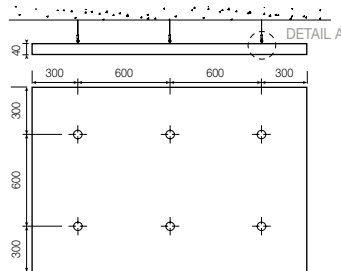

OPTIMA L CANOPY

Small Rectangle - 600 x 1200 mm

Large Rectangle - 1200 x 2400 mm

Medium Rectangle A - 900 x 1800 mm

Medium Rectangle B - 1200 x 1800 mm

DETAIL A

CS 4979
Items/kit

Square - 1200 x 1200 mm

Small Circle - Ø 800 mm

Circle - Ø 1200 mm

www.armstrongceilings.eu

Inspiring Great Spaces®

Armstrong
CEILING SOLUTIONS