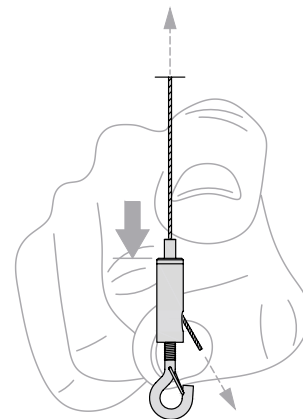

OPTIMA L CANOPY

Small Rectangle - 600 x 1200 mm

Large Rectangle - 1200 x 2400 mm

Medium Rectangle A - 900 x 1800 mm

Medium Rectangle B - 1200 x 1800 mm

DETAIL A

CS 4979
Items/kit

Square - 1200 x 1200 mm

Small Circle - Ø 800 mm

Circle - Ø 1200 mm

www.armstrongceilings.eu

Inspiring Great Spaces®

Armstrong
CEILING SOLUTIONS