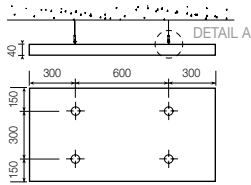

OPTIMA L CANOPY

Small Rectangle - 600 x 1200 mm

Large Rectangle - 1200 x 2400 mm

Medium Rectangle A - 900 x 1800 mm

Medium Rectangle B - 1200 x 1800 mm

DETAIL A

CS 4979
Items/kit

Square - 1200 x 1200 mm

Small Circle - Ø 800 mm

Circle - Ø 1200 mm

www.armstrongceilings.eu

Inspiring Great Spaces®

Armstrong
CEILING SOLUTIONS