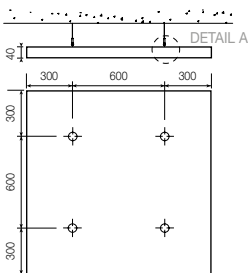

OPTIMA L CANOPY

Small Rectangle - 600 x 1200 mm

Large Rectangle - 1200 x 2400 mm

Medium Rectangle A - 900 x 1800 mm

Medium Rectangle B - 1200 x 1800 mm

DETAIL A

CS 4979
Items/kit

Square - 1200 x 1200 mm

Small Circle - Ø 800 mm

Circle - Ø 1200 mm

www.armstrongceilings.eu

Inspiring Great Spaces®

Armstrong
CEILING SOLUTIONS